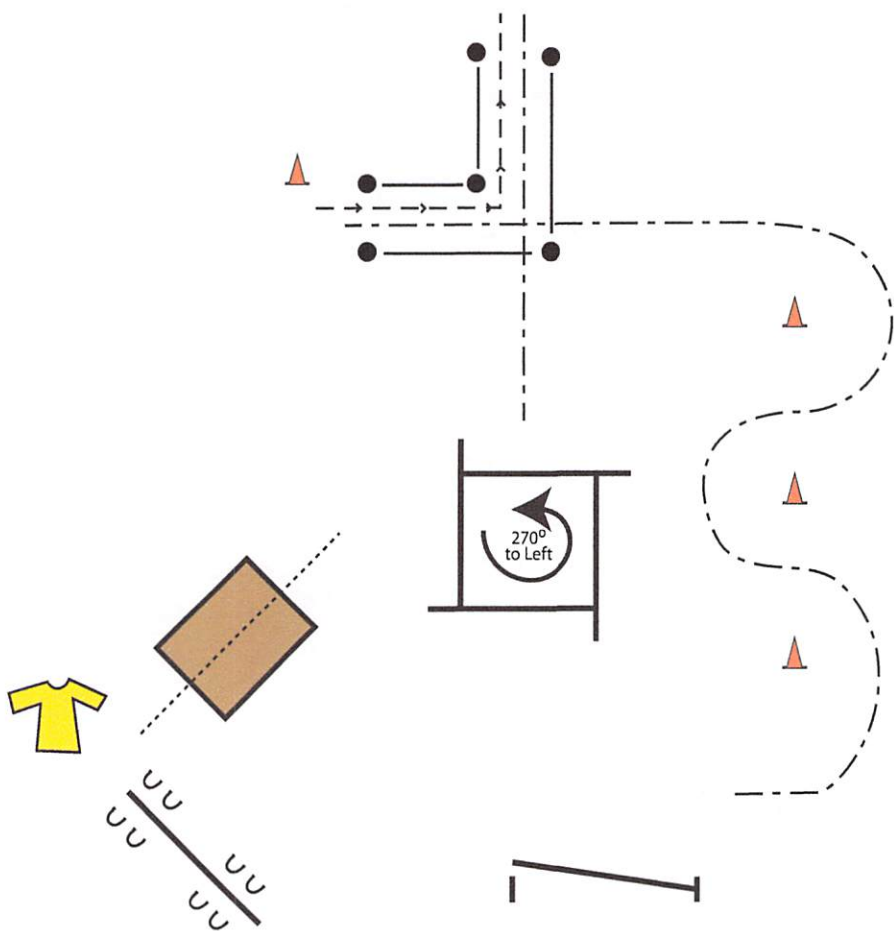

TRAIL

1. Be Ready at Gate
2. Work Gate, Right Hand Push, Close Gate
3. Trot thru Serpentine and thru Half of L to Cone
4. Back thru L
5. Trot out of L, Straight to Box
6. Walk into Box & Perform 270° to Left
7. Walk out of Box and Over Bridge
8. Walk to Raincoat, Remove from Pole,
Sack Horse Out & Hang Coat back on Pole
9. Sidepass Left over ground Pole
10. Exit at a Walk

WALK TROT LOPE BACK