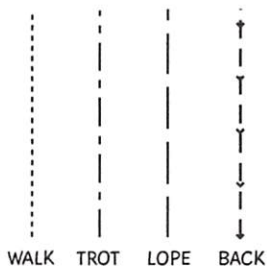

TRAIL

1. Be Ready at Gate
2. Work Gate, Right Hand Push, Close Gate
3. Trot thru Serpentine and thru Half of L to Cone
4. Back thru L
5. Trot out of L, Straight to Box
6. Walk into Box & Perform 270° to Left
7. Walk out of Box and Over Bridge
8. Walk to Raincoat, Remove from Pole,
Sack Horse Out & Hang Coat back on Pole
9. Sidepass Left over ground Pole
10. Exit at a Walk

WALK TROT LOPE BACK